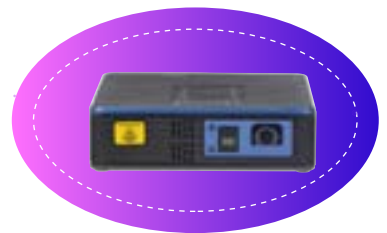

M8 LASER SMART MOVIE PROJECTOR

Excellent Color Quality | High Brightness | Laser Technology

1080P Native
Resolution

4K 30FPS
Ready

Compact
& Portable

Doc
Support

Wired & Wireless
Mirroring

Photos
& Videos

Android
& Appstore

Eye Safety
Detection

PROJECTION SYSTEM

- Maximum Resolution: 3840×2160 (4K 30fps)
- Native Resolution: 1920×1080 (1080P)
- Brightness (Boost Mode): 1200 Laser Lumens
- Brightness (Standard Mode): 1000 Laser Lumens
- Throw Ratio: 1.2:1
- Contrast Ratio: 2000:1
- Noise: 30dB
- Projection Lens: Electric Focus
- Projection Image: 12-250 inches
- Aspect Ratio: 16:9
- Light Source: 30,000 Hour RGB Laser Light-source

LASER SAFETY SYSTEM

- Safety Systems: Proximity Sensor with Auto ShutDown; Laser Light-source Interlock
- Laser Class: Class 1 Laser

GENERAL SPECIFICATIONS

- Audio Output: 4W High-Low Frequency Speaker; Stereo speaker / headphone mini-jack
- Color: Black / Gray
- File Playback: USB Memory Stick reader (up to 128GB); Micro SD / TF Card Reader (up to 128GB)
- Operating System: Android w/ App Store

- Menu Language: English, Spanish, French, German, Chinese, Italian, Korean, Japanese
- Aspect Ratio Control: 16:9
- Dimensions: 5.75in×5.75in×1.75in
- Weight: 1.8lbs
- Power Consumption: 44 Watts
- Supported Formats: MP3 / WMA / OGG / WAV / AVI / BMP / JPG / GIF / TXT / pdf
- Conformances: CE, FCC Class A